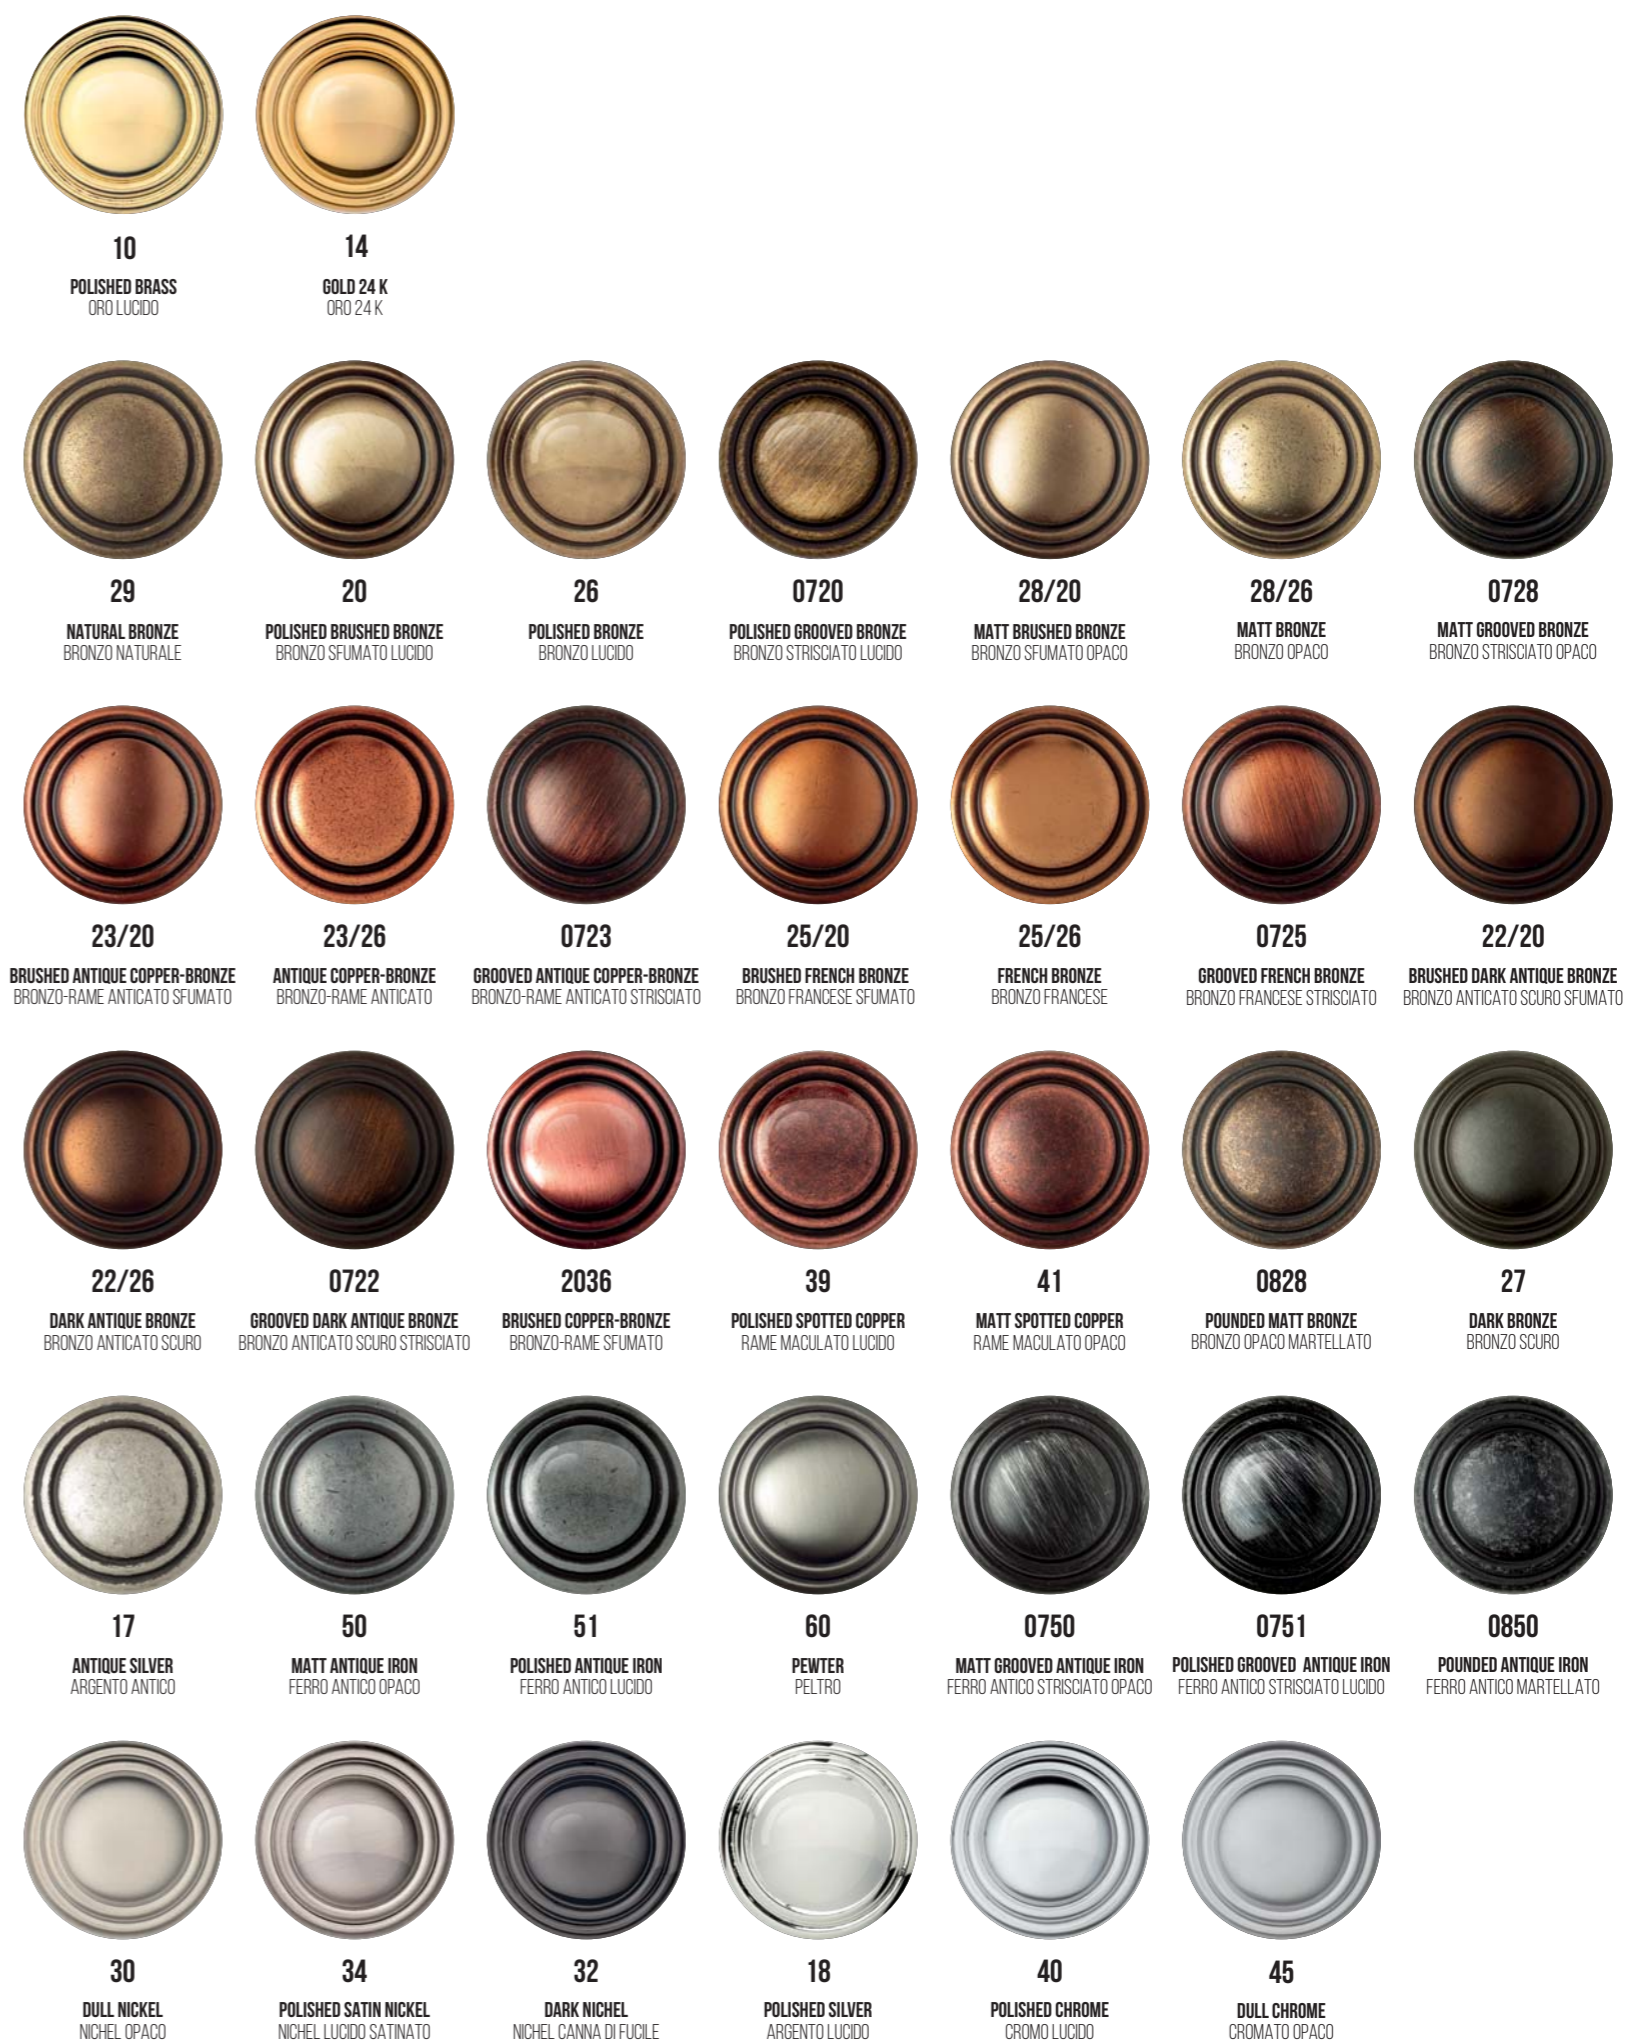

ZAMAK, GALVANIC FINISHES / ZAMA, FINITURE GALVANICHE